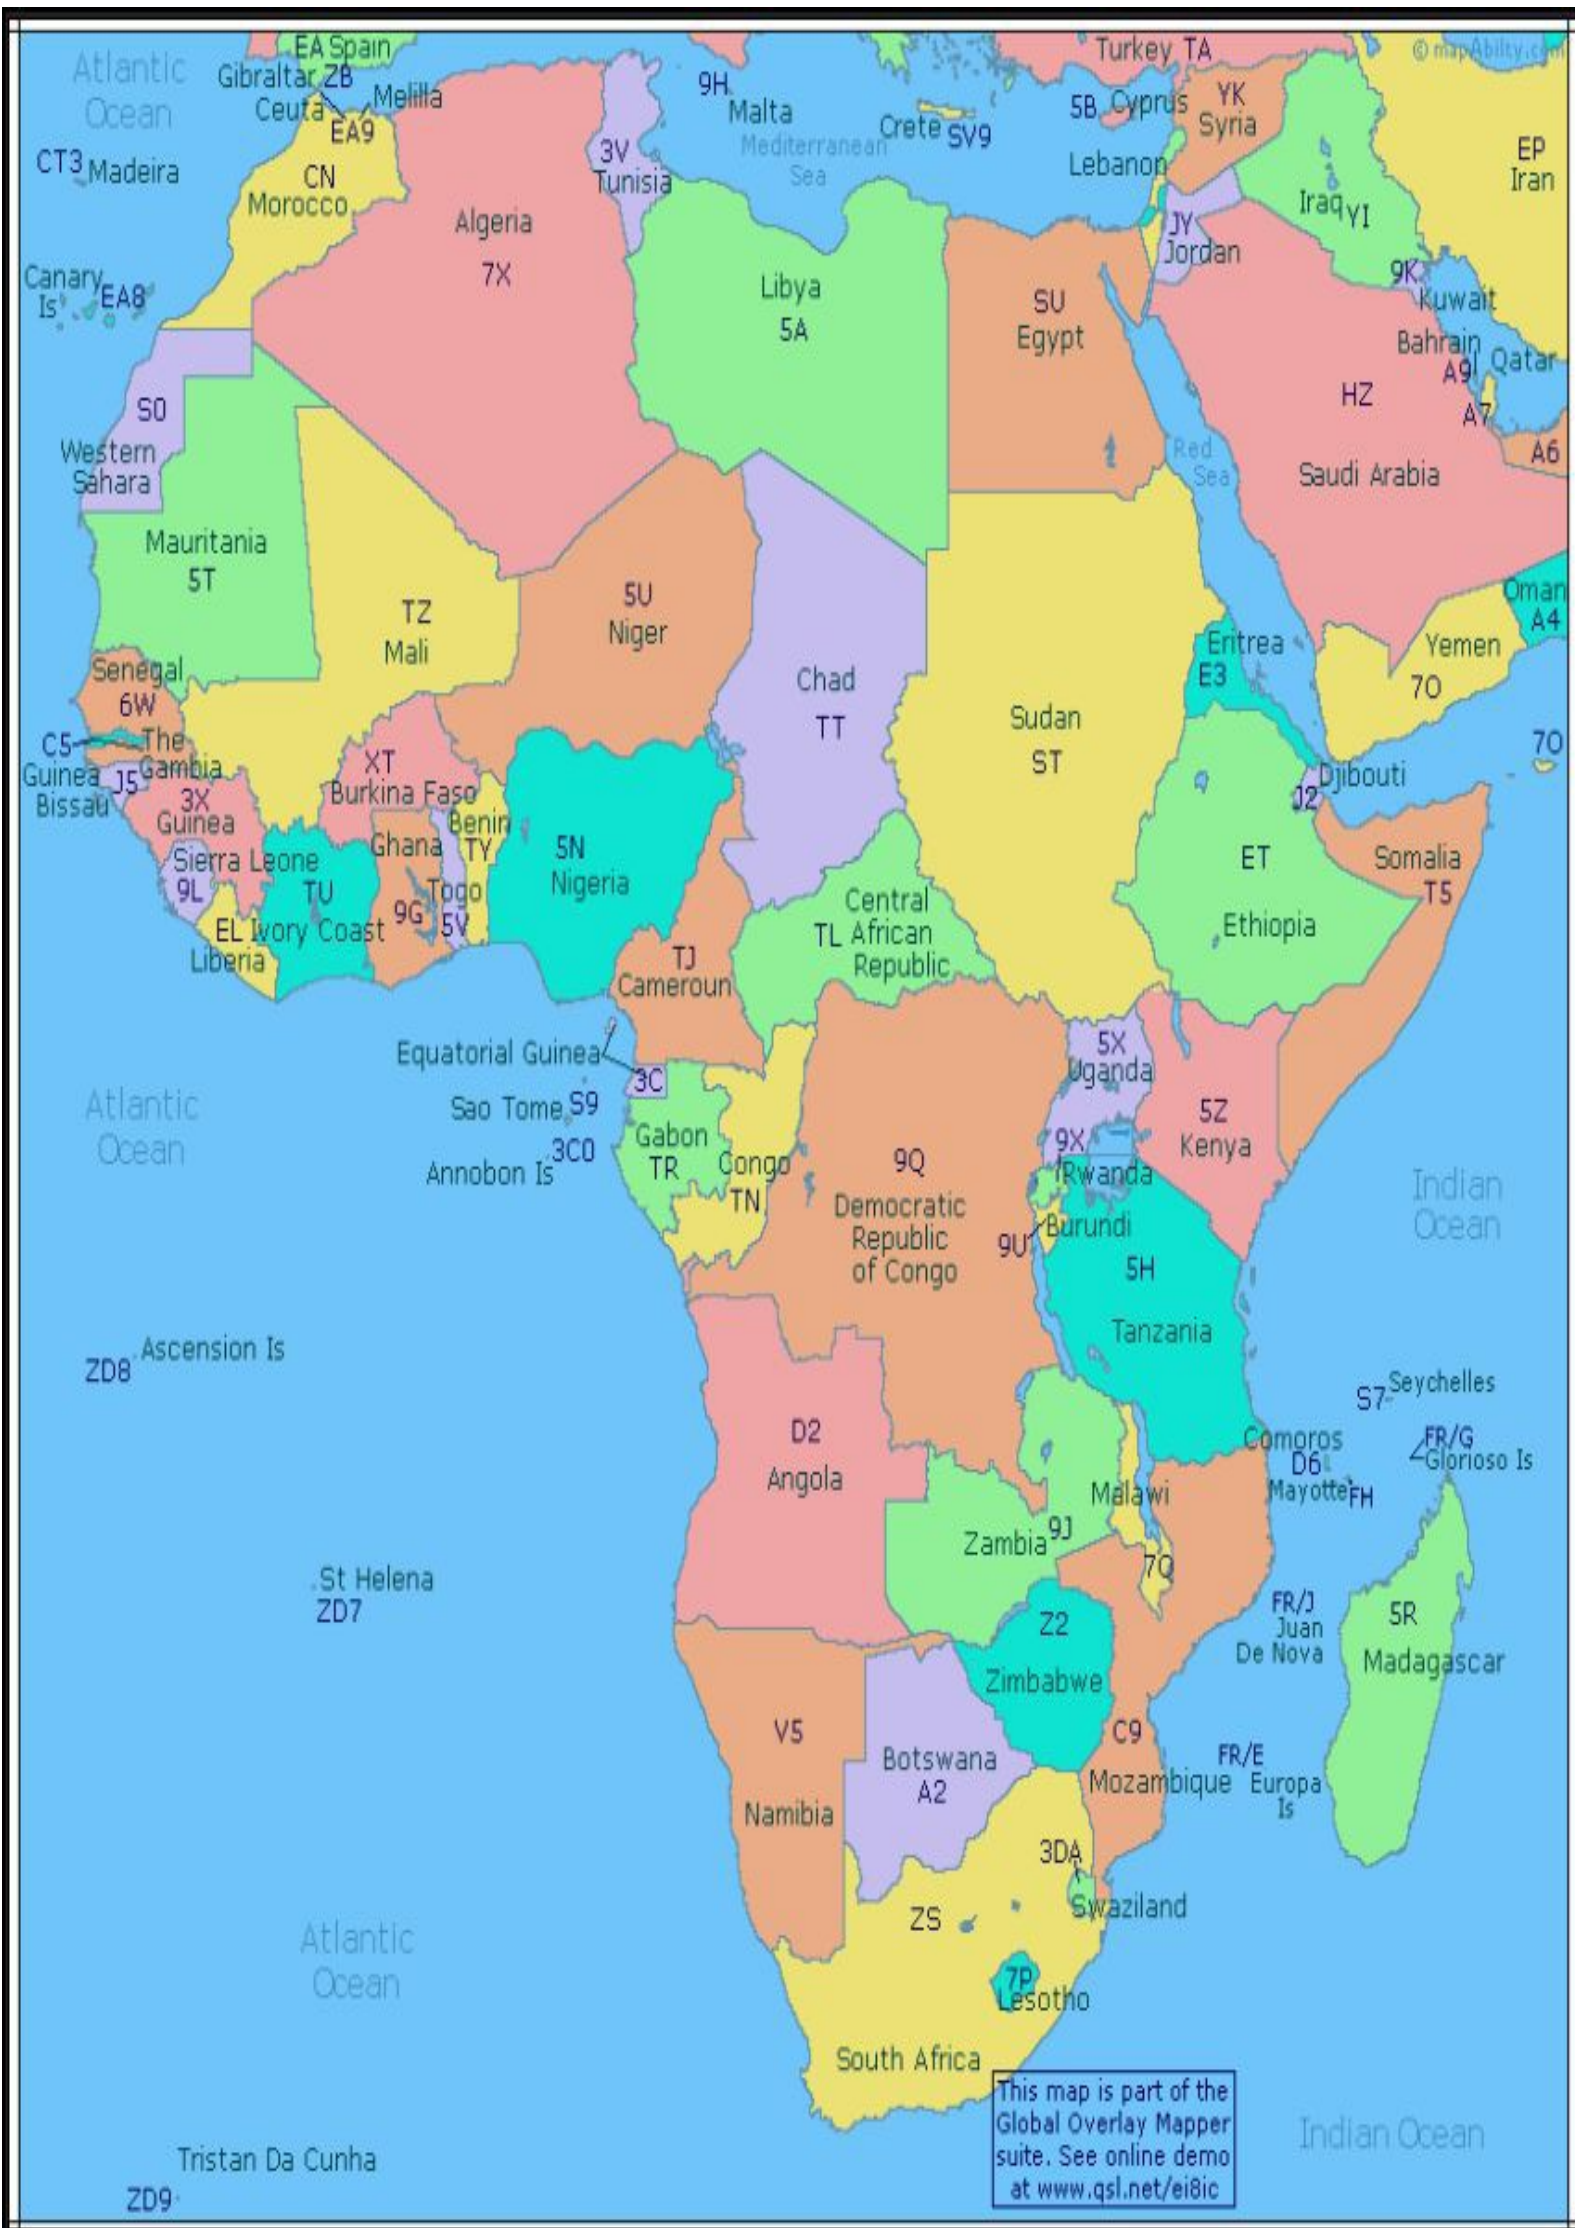

This map is part of the Global Overlay Mapper suite. See online demo at [www.qsl.net/ei8ic](http://www.qsl.net/ei8ic)

KH5K Kingman Reef  
KH5 Palmyra Atoll

This map is part of the Global Overlay Mapper suite. See online demo at [www.qsl.net/ei8ic](http://www.qsl.net/ei8ic)

This map is part of the Global Overlay Mapper suite. See online demo at [www.qsl.net/ei8ic](http://www.qsl.net/ei8ic)